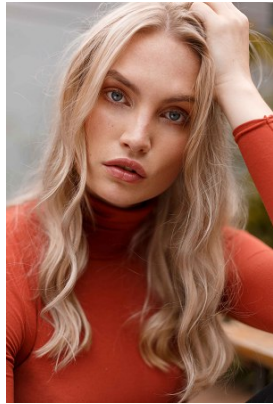

# BELLA

Lucy Topham

Height: 5'9.5 Bust: 38 Hips: 41 Waist: 32 Shoe: 9 US Hair: Blonde Eyes: Blue