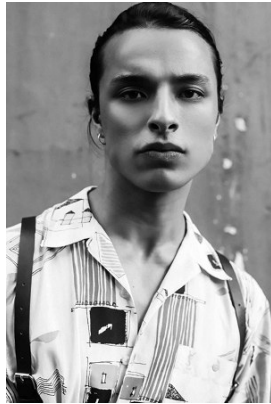

BELLA

Adam Zammit

Height: 6'1.5 Waist: 30 Waist: 10 US Hair: Dark Brown Eyes: Hazel

BELLA

Adam Zammit

Height: 6'1.5 Waist: 30 Waist: 10 US Hair: Dark Brown Eyes: Hazel