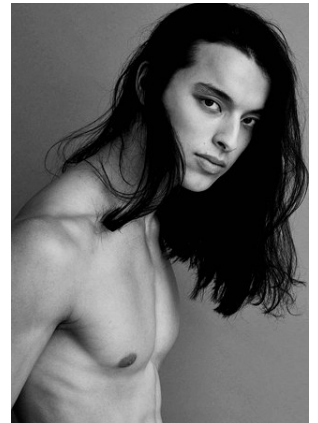

BELLA

Adam Zammit

Height: 6'1.5 Waist: 30 Waist: 10 US Hair: Dark Brown Eyes: Hazel

BELLA

Adam Zammit

Height: 6'1.5 Waist: 30 Waist: 10 US Hair: Dark Brown Eyes: Hazel