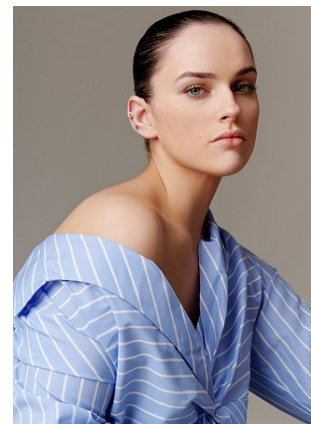

BELLA

Katria Gale

Height: 5'9.5 Bust: 38.5 Hips: 44.5 Waist: 34.5 Shoe: 10 US Hair: Brunette Eyes: Green

BELLA

Katria Gale

Height: 5'9.5 Bust: 38.5 Hips: 44.5 Waist: 34.5 Shoe: 10 US Hair: Brunette Eyes: Green