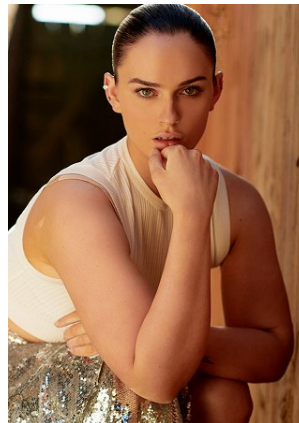

BELLA

Katria Gale

Height: 5'9.5 Bust: 38.5 Hips: 44.5 Waist: 34.5 Shoe: 10 US Hair: Brunette Eyes: Green

BELLA

Katria Gale

Height: 5'9.5 Bust: 38.5 Hips: 44.5 Waist: 34.5 Shoe: 10 US Hair: Brunette Eyes: Green