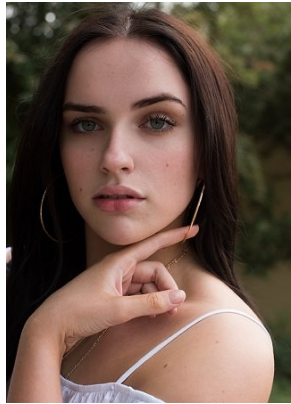

BELLA

Katria Gale

Height: 5'9.5 Bust: 38.5 Hips: 44.5 Waist: 34.5 Shoe: 10 US Hair: Brunette Eyes: Green

BELLA

Katria Gale

Height: 5'9.5 Bust: 38.5 Hips: 44.5 Waist: 34.5 Shoe: 10 US Hair: Brunette Eyes: Green