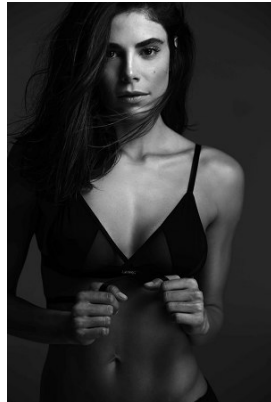

BELLA

Giovanna Paino

Height: 5'6 Bust: 33 Hips: 38 Waist: 28 Shoe: 5 US Hair: Brown Eyes: Brown

BELLA

Giovanna Paino

Height: 5'6 Bust: 33 Hips: 38 Waist: 28 Shoe: 5 US Hair: Brown Eyes: Brown