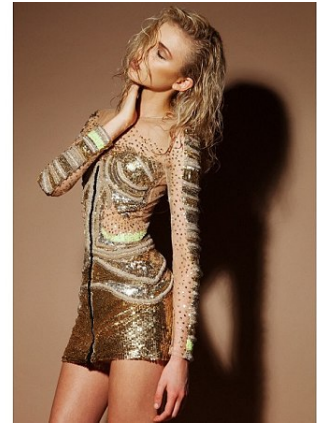

BELLA

Gabby Epstein

Height: 5'9 Bust: 33 Hips: 37 Waist: 25 Hair: Blonde Eyes: Green

BELLA

Gabby Epstein

Height: 5'9 Bust: 33 Hips: 37 Waist: 25 Hair: Blonde Eyes: Green