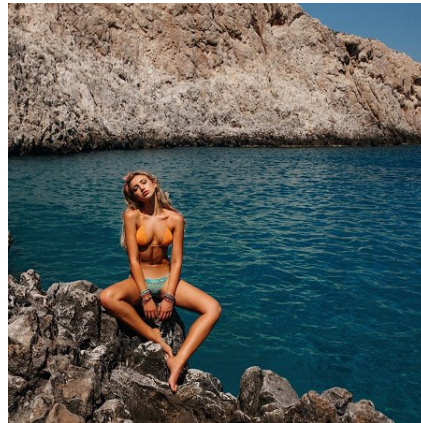

BELLA

Gabby Epstein

Height: 5'9 Bust: 33 Hips: 37 Waist: 25 Hair: Blonde Eyes: Green

BELLA

Gabby Epstein

Height: 5'9 Bust: 33 Hips: 37 Waist: 25 Hair: Blonde Eyes: Green