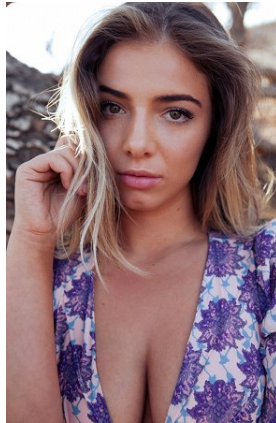

BELLA

Ellyn McCartney

Height: 5'8 Bust: 39.5 Hips: 40 Waist: 31 Shoe: 9 US Hair: Dark Blonde Eyes: Hazel

BELLA

Ellyn McCartney

Height: 5'8 Bust: 39.5 Hips: 40 Waist: 31 Shoe: 9 US Hair: Dark Blonde Eyes: Hazel