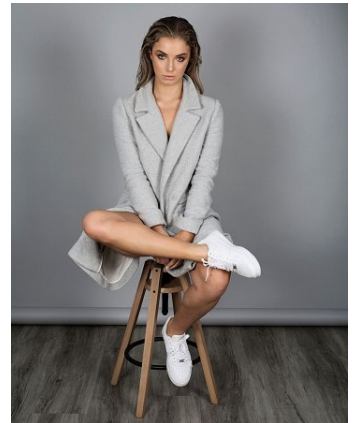

BELLA

Ellyn McCartney

Height: 5'8 Bust: 39.5 Hips: 40 Waist: 31 Shoe: 9 US Hair: Dark Blonde Eyes: Hazel

BELLA

Ellyn McCartney

Height: 5'8 Bust: 39.5 Hips: 40 Waist: 31 Shoe: 9 US Hair: Dark Blonde Eyes: Hazel