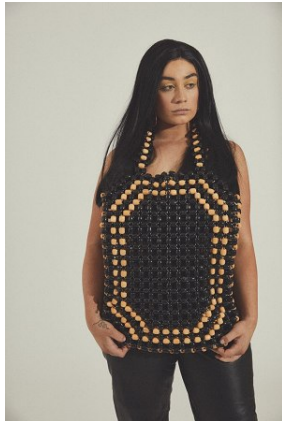

# BELLA

Paige Rodrigez

Height: 5'3 Bust: 41.5 Hips: 43 Waist: 34.5 Shoe: 7 US Hair: Black Eyes: Green