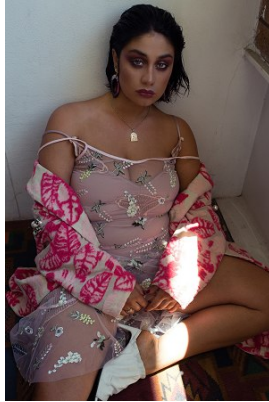

# BELLA

Paige Rodrigez

Height: 5'3 Bust: 41.5 Hips: 43 Waist: 34.5 Shoe: 7 US Hair: Black Eyes: Green