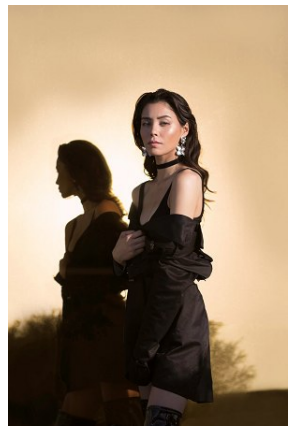

BELLA

Alani Merry

Height: 5'9 Bust: 31 Hips: 34.5 Waist: 26 Shoe: 10 US Hair: Dark Brown Eyes: Brown

Alani-kodd-magazine-7

Alani-kodd-magazine-8

KODD
magazine
PARIS

VERA

PO Box 504 Manly NSW Australia 1655 tel: +61 2 9976 6685 email: info@bellamodels.com.au

BELLA

Alani Merry

Height: 5'9 Bust: 31 Hips: 34.5 Waist: 26 Shoe: 10 US Hair: Dark Brown Eyes: Brown

PO Box 504 Manly NSW Australia 1655 tel: +61 2 9976 6685 email: info@bellamodels.com.au