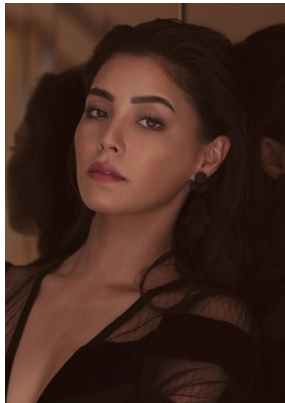

BELLA

Alani Merry

Height: 5'9 Bust: 31 Hips: 34.5 Waist: 26 Shoe: 10 US Hair: Dark Brown Eyes: Brown

Alani-kodd-magazine-7

Alani-kodd-magazine-8

KODD
magazine
PARIS

VERA

PO Box 504 Manly NSW Australia 1655 tel: +61 2 9976 6685 email: info@bellamodels.com.au

BELLA

Alani Merry

Height: 5'9 Bust: 31 Hips: 34.5 Waist: 26 Shoe: 10 US Hair: Dark Brown Eyes: Brown

PO Box 504 Manly NSW Australia 1655 tel: +61 2 9976 6685 email: info@bellamodels.com.au