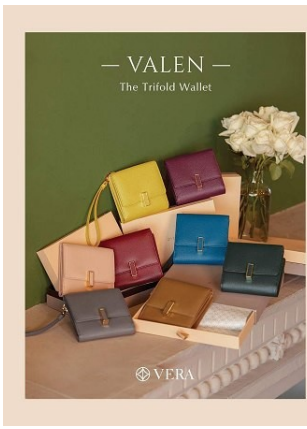

BELLA

Alani Merry

Height: 5'9 Bust: 31 Hips: 34.5 Waist: 26 Shoe: 10 US Hair: Dark Brown Eyes: Brown

Alani-kodd-magazine-7

Alani-kodd-magazine-8

KODD
magazine
PARIS

VERA

PO Box 504 Manly NSW Australia 1655 tel: +61 2 9976 6685 email: info@bellamodels.com.au

BELLA

Alani Merry

Height: 5'9 Bust: 31 Hips: 34.5 Waist: 26 Shoe: 10 US Hair: Dark Brown Eyes: Brown

PO Box 504 Manly NSW Australia 1655 tel: +61 2 9976 6685 email: info@bellamodels.com.au