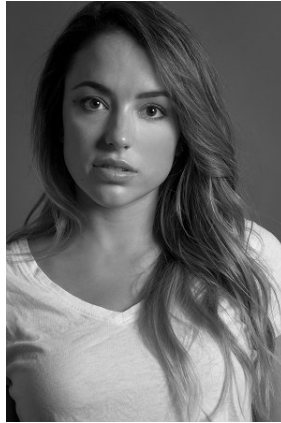

# BELLA

Telle Jones

Height: 5'7 Bust: 32.5 Hips: 34 Waist: 25 Shoe: 7 US Hair: Brown Eyes: Brown