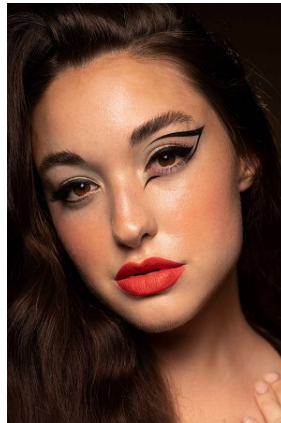

BELLA

Juliette Renders

Height: 5'7.5 Bust: 39.5 Hips: 40.5 Waist: 30.5 Hair: Brown Eyes: Brown

BELLA

Juliette Renders

Height: 5'7.5 Bust: 39.5 Hips: 40.5 Waist: 30.5 Hair: Brown Eyes: Brown