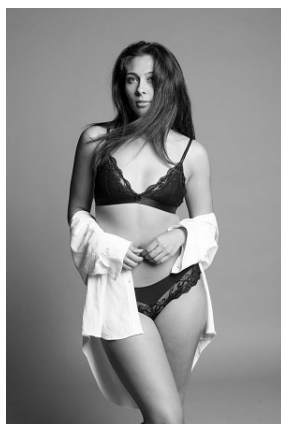

# BELLA

Sarah Park

Height: 5'9.5 Bust: 35 Hips: 43 Waist: 30 Shoe: 9.5 US Hair: Brown Eyes: Hazel