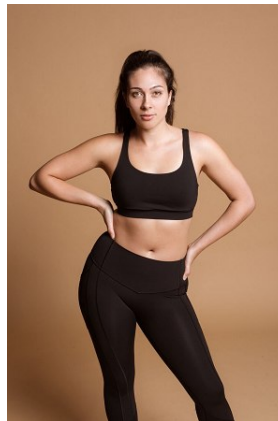

# BELLA

Sarah Park

Height: 5'9.5 Bust: 35 Hips: 43 Waist: 30 Shoe: 9.5 US Hair: Brown Eyes: Hazel