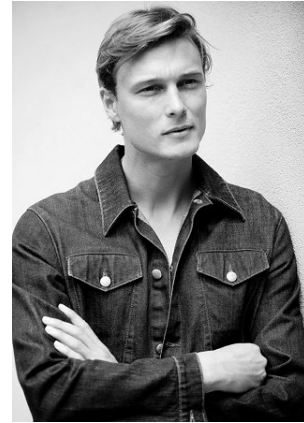

BELLA

Luke Wallace

Height: 6'1 Waist: 32 Waist: 10 US Hair: Dark Blonde Eyes: Blue

BELLA

Luke Wallace

Height: 6'1 Waist: 32 Waist: 10 US Hair: Dark Blonde Eyes: Blue