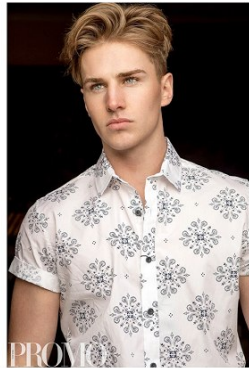

BELLA

Alex Hanson

Height: 6'0 Waist: 31 Waist: 10.5 US Hair: Blonde Eyes: Blue

BELLA

Alex Hanson

Height: 6'0 Waist: 31 Waist: 10.5 US Hair: Blonde Eyes: Blue

BELLA

Alex Hanson

Height: 6'0 Waist: 31 Waist: 10.5 US Hair: Blonde Eyes: Blue