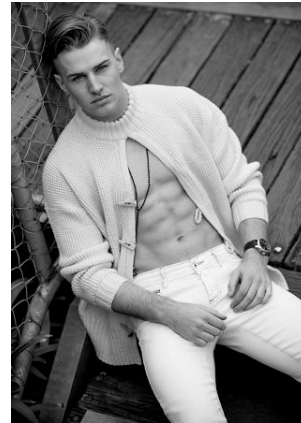

BELLA

Alex Hanson

Height: 6'0 Waist: 31 Waist: 10.5 US Hair: Blonde Eyes: Blue

BELLA

Alex Hanson

Height: 6'0 Waist: 31 Waist: 10.5 US Hair: Blonde Eyes: Blue

BELLA

Alex Hanson

Height: 6'0 Waist: 31 Waist: 10.5 US Hair: Blonde Eyes: Blue