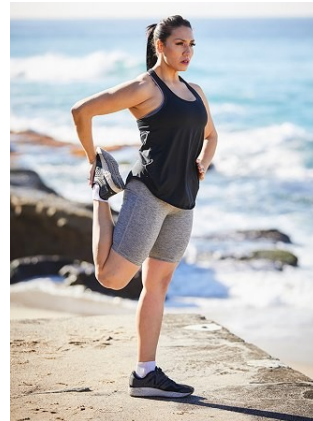

# BELLA

Luana Sedgwick

Height: 5'8 Bust: 38 Hips: 39 Waist: 30 Shoe: 10 US Hair: Brown Eyes: Brown