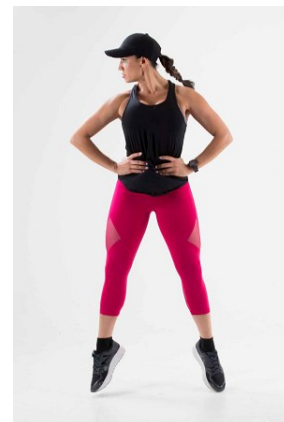

# BELLA

Luana Sedgwick

Height: 5'8 Bust: 38 Hips: 39 Waist: 30 Shoe: 10 US Hair: Brown Eyes: Brown