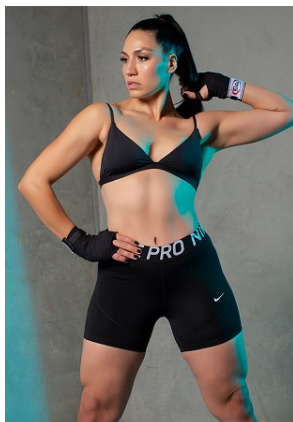

# BELLA

Luana Sedgwick

Height: 5'8 Bust: 38 Hips: 39 Waist: 30 Shoe: 10 US Hair: Brown Eyes: Brown