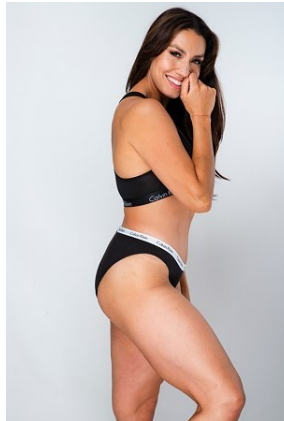

# BELLA

Luana Sedgwick

Height: 5'8 Bust: 38 Hips: 39 Waist: 30 Shoe: 10 US Hair: Brown Eyes: Brown