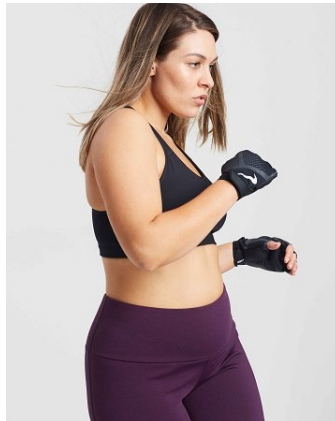

BELLA

Natalia Krslovic

Height: 5'7 Bust: 38 Hips: 40 Waist: 30.5 Shoe: 10 US Hair: Dark Blonde Eyes: Green

BELLA

Natalia Krslovic

Height: 5'7 Bust: 38 Hips: 40 Waist: 30.5 Shoe: 10 US Hair: Dark Blonde Eyes: Green