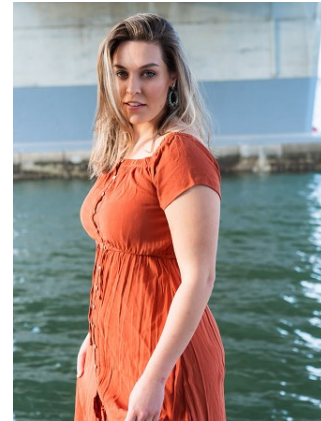

BELLA

Natalia Krslovic

Height: 5'7 Bust: 38 Hips: 40 Waist: 30.5 Shoe: 10 US Hair: Dark Blonde Eyes: Green

BELLA

Natalia Krslovic

Height: 5'7 Bust: 38 Hips: 40 Waist: 30.5 Shoe: 10 US Hair: Dark Blonde Eyes: Green