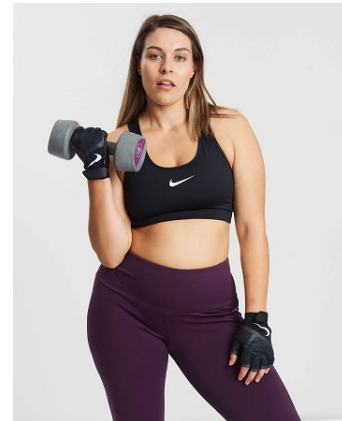

BELLA

Natalia Krslovic

Height: 5'7 Bust: 38 Hips: 40 Waist: 30.5 Shoe: 10 US Hair: Dark Blonde Eyes: Green

BELLA

Natalia Krslovic

Height: 5'7 Bust: 38 Hips: 40 Waist: 30.5 Shoe: 10 US Hair: Dark Blonde Eyes: Green