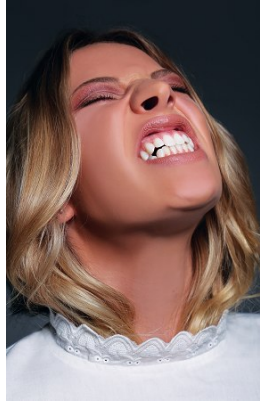

BELLA

Jayden Muir

Height: 5'7.5 Bust: 33 Hips: 34.5 Waist: 28 Shoe: 9 US Hair: Blonde Eyes: Blue

BELLA

Jayden Muir

Height: 5'7.5 Bust: 33 Hips: 34.5 Waist: 28 Shoe: 9 US Hair: Blonde Eyes: Blue