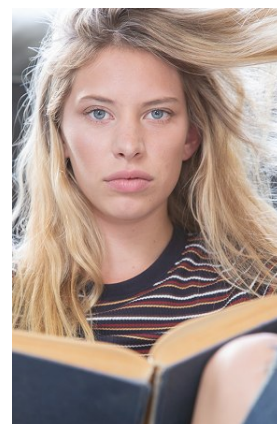

BELLA

Jayden Muir

Height: 5'7.5 Bust: 33 Hips: 34.5 Waist: 28 Shoe: 9 US Hair: Blonde Eyes: Blue

BELLA

Jayden Muir

Height: 5'7.5 Bust: 33 Hips: 34.5 Waist: 28 Shoe: 9 US Hair: Blonde Eyes: Blue