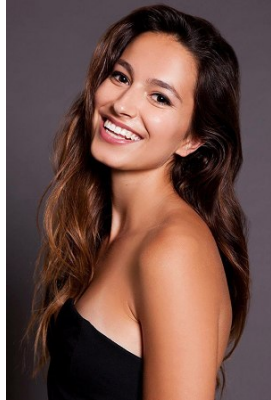

BELLA

Carla Centrone

Height: 5'9 Bust: 37 Hips: 41 Waist: 29 Shoe: 9 US Hair: Brown Eyes: Brown

BELLA

Carla Centrone

Height: 5'9 Bust: 37 Hips: 41 Waist: 29 Shoe: 9 US Hair: Brown Eyes: Brown