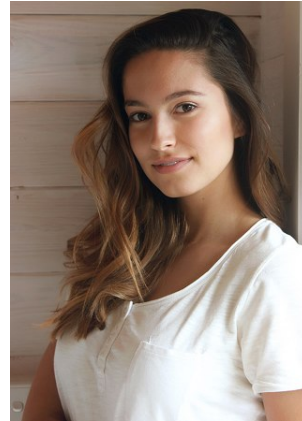

BELLA

Carla Centrone

Height: 5'9 Bust: 37 Hips: 41 Waist: 29 Shoe: 9 US Hair: Brown Eyes: Brown

BELLA

Carla Centrone

Height: 5'9 Bust: 37 Hips: 41 Waist: 29 Shoe: 9 US Hair: Brown Eyes: Brown