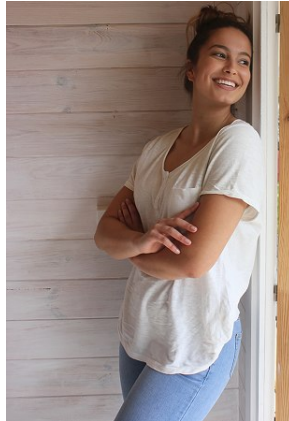

BELLA

Carla Centrone

Height: 5'9 Bust: 37 Hips: 41 Waist: 29 Shoe: 9 US Hair: Brown Eyes: Brown

BELLA

Carla Centrone

Height: 5'9 Bust: 37 Hips: 41 Waist: 29 Shoe: 9 US Hair: Brown Eyes: Brown