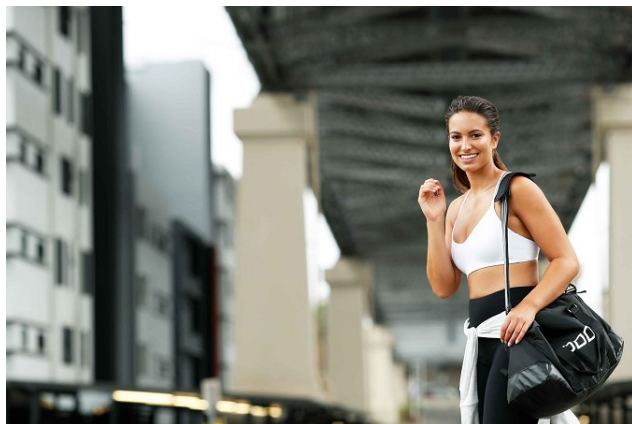

BELLA

Carla Centrone

Height: 5'9 Bust: 37 Hips: 41 Waist: 29 Shoe: 9 US Hair: Brown Eyes: Brown

BELLA

Carla Centrone

Height: 5'9 Bust: 37 Hips: 41 Waist: 29 Shoe: 9 US Hair: Brown Eyes: Brown

BELLA

Carla Centrone

Height: 5'9 Bust: 37 Hips: 41 Waist: 29 Shoe: 9 US Hair: Brown Eyes: Brown