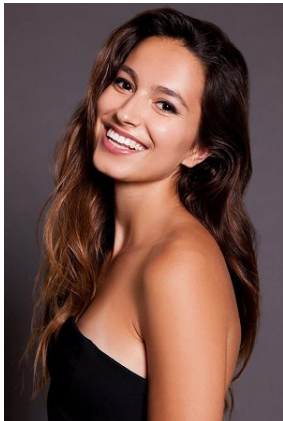

BELLA

Carla Centrone

Height: 5'9 Bust: 37 Hips: 41 Waist: 29 Shoe: 9 US Hair: Brown Eyes: Brown

BELLA

Carla Centrone

Height: 5'9 Bust: 37 Hips: 41 Waist: 29 Shoe: 9 US Hair: Brown Eyes: Brown

BELLA

Carla Centrone

Height: 5'9 Bust: 37 Hips: 41 Waist: 29 Shoe: 9 US Hair: Brown Eyes: Brown