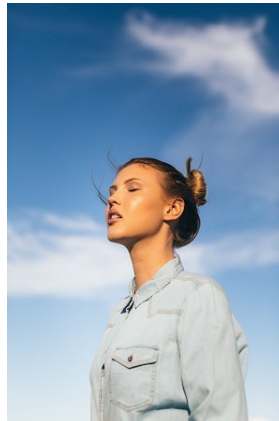

# BELLA

Emily Blom

Height: 5'9 Bust: 36 Hips: 39.5 Waist: 28 Shoe: 9 US Hair: Strawberry Blonde Eyes: Brown