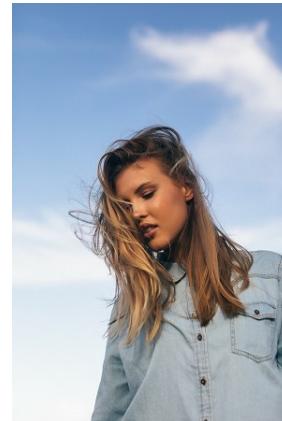

# BELLA

Emily Blom

Height: 5'9 Bust: 36 Hips: 39.5 Waist: 28 Shoe: 9 US Hair: Strawberry Blonde Eyes: Brown