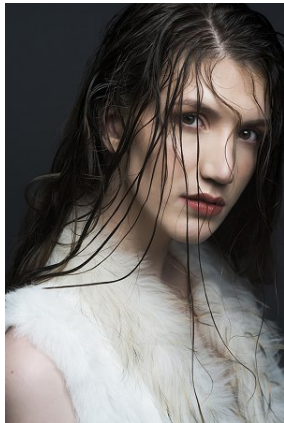

BELLA

Sydney Shearman

Height: 5'11 Bust: 33.5 Hips: 35 Waist: 25 Shoe: 10.5 US Hair: Brown Eyes: Hazel

BELLA

Sydney Shearman

Height: 5'11 Bust: 33.5 Hips: 35 Waist: 25 Shoe: 10.5 US Hair: Brown Eyes: Hazel