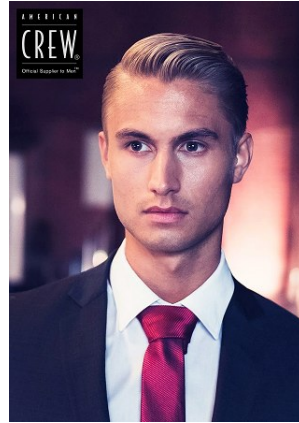

BELLA

Eric Human

Height: 6'1.5 Waist: 30 Waist: 10.5 US Hair: Blonde Eyes: Hazel

BELLA

Eric Human

Height: 6'1.5 Waist: 30 Waist: 10.5 US Hair: Blonde Eyes: Hazel

CLUBS
SPADES

CLUBS
SPADES

BELLA

Eric Human

Height: 6'1.5 Waist: 30 Waist: 10.5 US Hair: Blonde Eyes: Hazel