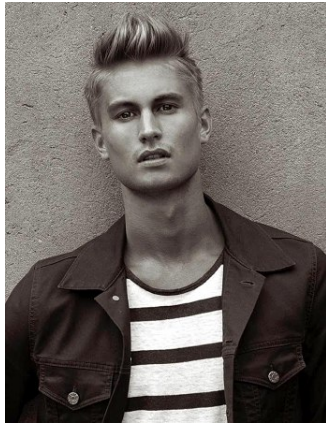

BELLA

Eric Human

Height: 6'1.5 Waist: 30 Waist: 10.5 US Hair: Blonde Eyes: Hazel

BELLA

Eric Human

Height: 6'1.5 Waist: 30 Waist: 10.5 US Hair: Blonde Eyes: Hazel

CLUBS
SPADES

CLUBS
SPADES

BELLA

Eric Human

Height: 6'1.5 Waist: 30 Waist: 10.5 US Hair: Blonde Eyes: Hazel