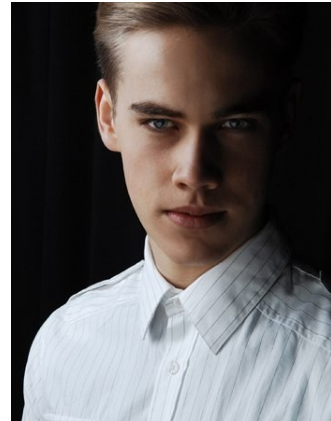

BELLA

Will Bennett

Height: 6'1.5 Waist: 31 Waist: 12 US Hair: Dark Blonde Eyes: Grey

BELLA

Will Bennett

Height: 6'1.5 Waist: 31 Waist: 12 US Hair: Dark Blonde Eyes: Grey