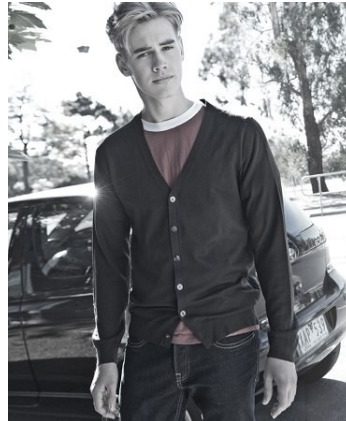

BELLA

Will Bennett

Height: 6'1.5 Waist: 31 Waist: 12 US Hair: Dark Blonde Eyes: Grey

BELLA

Will Bennett

Height: 6'1.5 Waist: 31 Waist: 12 US Hair: Dark Blonde Eyes: Grey