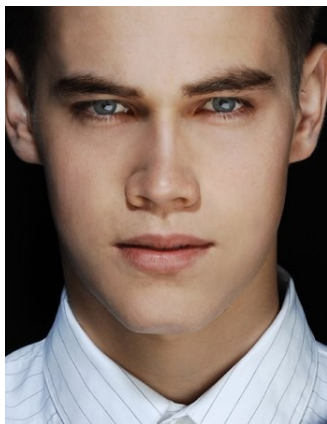

BELLA

Will Bennett

Height: 6'1.5 Waist: 31 Waist: 12 US Hair: Dark Blonde Eyes: Grey

BELLA

Will Bennett

Height: 6'1.5 Waist: 31 Waist: 12 US Hair: Dark Blonde Eyes: Grey