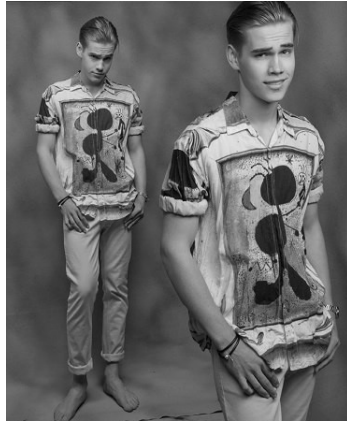

BELLA

Will Bennett

Height: 6'1.5 Waist: 31 Waist: 12 US Hair: Dark Blonde Eyes: Grey

BELLA

Will Bennett

Height: 6'1.5 Waist: 31 Waist: 12 US Hair: Dark Blonde Eyes: Grey