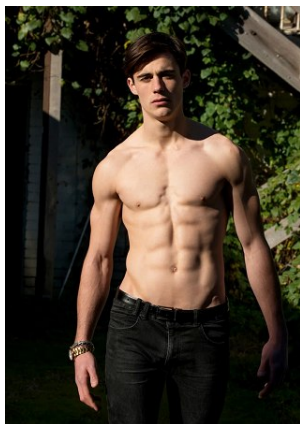

# BELLA

Sean Bell

Height: 6'0.5 Waist: 30.5 Waist: 12 US Hair: Dark Brown Eyes: Brown