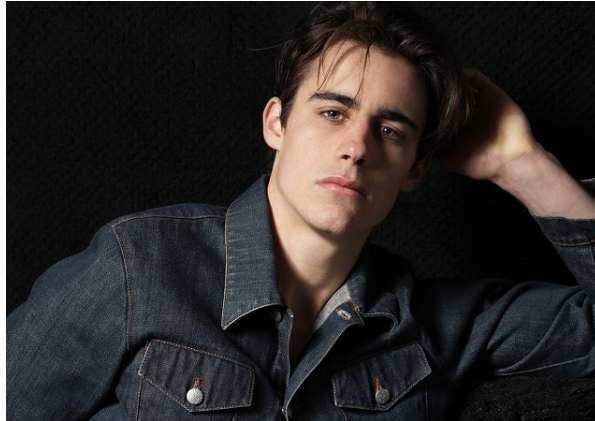

# BELLA

Sean Bell

Height: 6'0.5 Waist: 30.5 Waist: 12 US Hair: Dark Brown Eyes: Brown