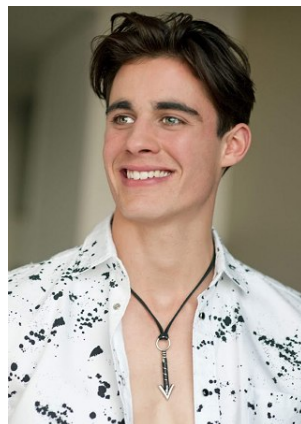

# BELLA

Sean Bell

Height: 6'0.5 Waist: 30.5 Waist: 12 US Hair: Dark Brown Eyes: Brown