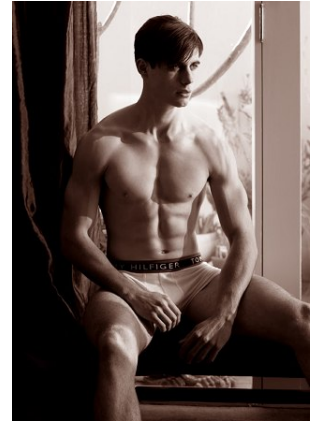

# BELLA

Sean Bell

Height: 6'0.5 Waist: 30.5 Waist: 12 US Hair: Dark Brown Eyes: Brown