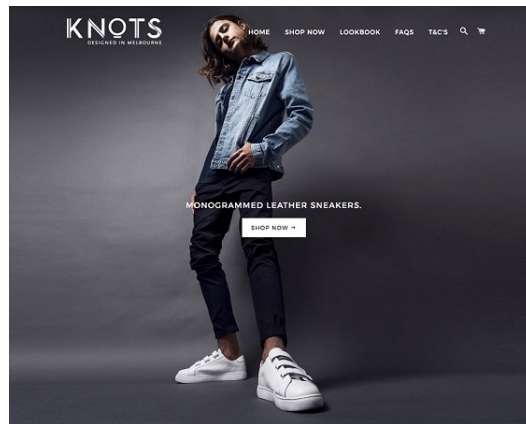

BELLA

Tom Harris

Height: 6'1 Waist: 28.5 Waist: 11.5 US Hair: Dark Brown Eyes: Brown

BELLA

Tom Harris

Height: 6'1 Waist: 28.5 Waist: 11.5 US Hair: Dark Brown Eyes: Brown