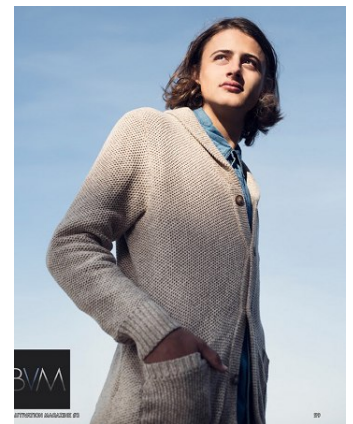

BELLA

Tom Harris

Height: 6'1 Waist: 28.5 Waist: 11.5 US Hair: Dark Brown Eyes: Brown

BELLA

Tom Harris

Height: 6'1 Waist: 28.5 Waist: 11.5 US Hair: Dark Brown Eyes: Brown