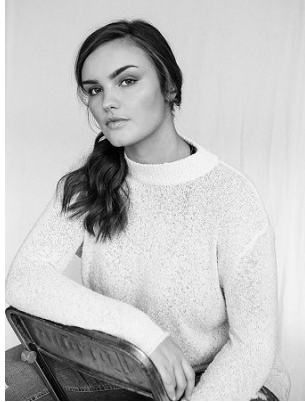

BELLA

Kaya Robins

Height: 5'9 Bust: 46 Hips: 47.5 Waist: 35 Shoe: 10 US Hair: Brunette Eyes: Hazel

BELLA

Kaya Robins

Height: 5'9 Bust: 46 Hips: 47.5 Waist: 35 Shoe: 10 US Hair: Brunette Eyes: Hazel