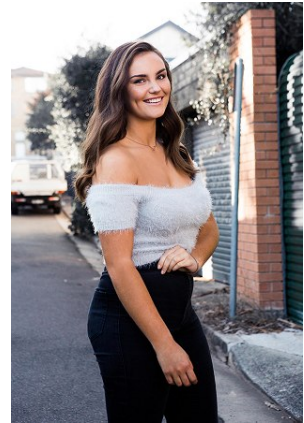

BELLA

Kaya Robins

Height: 5'9 Bust: 46 Hips: 47.5 Waist: 35 Shoe: 10 US Hair: Brunette Eyes: Hazel

BELLA

Kaya Robins

Height: 5'9 Bust: 46 Hips: 47.5 Waist: 35 Shoe: 10 US Hair: Brunette Eyes: Hazel