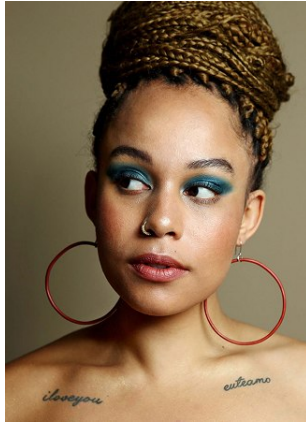

BELLA

Basjia Almaan

Height: 5'5.5 Bust: 37 Hips: 40.5 Waist: 29.5 Shoe: 9 US Hair: Brown Eyes: Brown

BELLA

Basjia Almaan

Height: 5'5.5 Bust: 37 Hips: 40.5 Waist: 29.5 Shoe: 9 US Hair: Brown Eyes: Brown