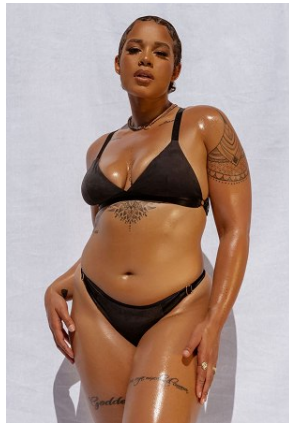

BELLA

Basjia Almaan

Height: 5'5.5 Bust: 37 Hips: 40.5 Waist: 29.5 Shoe: 9 US Hair: Brown Eyes: Brown

BELLA

Basjia Almaan

Height: 5'5.5 Bust: 37 Hips: 40.5 Waist: 29.5 Shoe: 9 US Hair: Brown Eyes: Brown