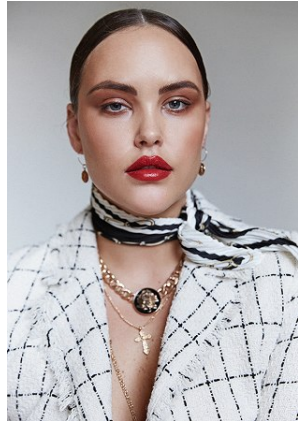

# BELLA

Sophia Brennan

Height: 5'8.5 Bust: 39 Hips: 41.5 Waist: 34.5 Shoe: 9 US Hair: Dark Blonde Eyes: Green