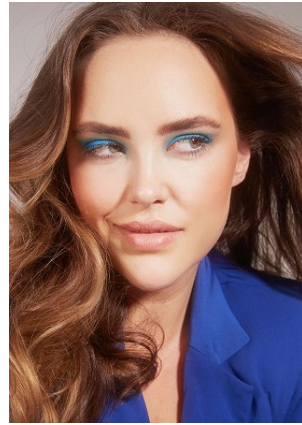

# BELLA

Sophia Brennan

Height: 5'8.5 Bust: 39 Hips: 41.5 Waist: 34.5 Shoe: 9 US Hair: Dark Blonde Eyes: Green