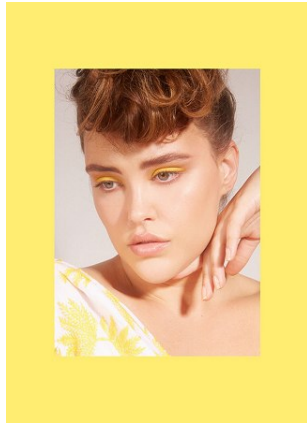

# BELLA

Sophia Brennan

Height: 5'8.5 Bust: 39 Hips: 41.5 Waist: 34.5 Shoe: 9 US Hair: Dark Blonde Eyes: Green