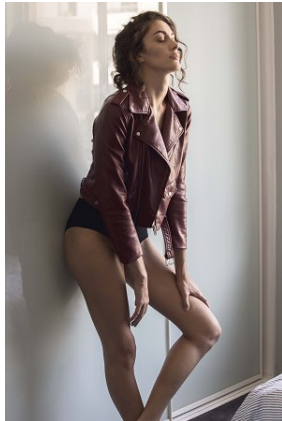

# BELLA

Sara Fitch

Height: 5'9.5 Bust: 34.5 Hips: 36 Waist: 26.5 Shoe: 10 US Hair: Brown Eyes: Hazel