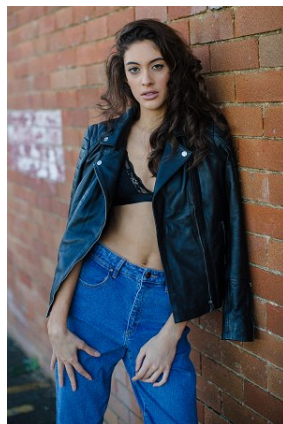

# BELLA

Sara Fitch

Height: 5'9.5 Bust: 34.5 Hips: 36 Waist: 26.5 Shoe: 10 US Hair: Brown Eyes: Hazel