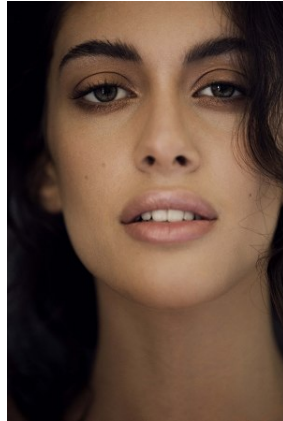

# BELLA

Sara Fitch

Height: 5'9.5 Bust: 34.5 Hips: 36 Waist: 26.5 Shoe: 10 US Hair: Brown Eyes: Hazel