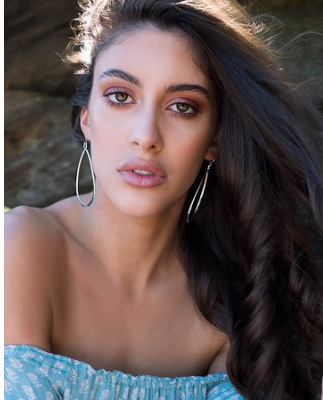

# BELLA

Sara Fitch

Height: 5'9.5 Bust: 34.5 Hips: 36 Waist: 26.5 Shoe: 10 US Hair: Brown Eyes: Hazel