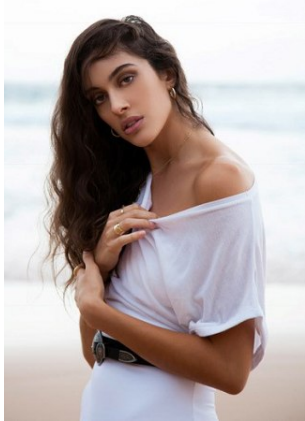

BELLA

Sara Fitch

Height: 5'9.5 Bust: 34.5 Hips: 36 Waist: 26.5 Shoe: 10 US Hair: Brown Eyes: Hazel

BELLA

Sara Fitch

Height: 5'9.5 Bust: 34.5 Hips: 36 Waist: 26.5 Shoe: 10 US Hair: Brown Eyes: Hazel

BELLA

Sara Fitch

Height: 5'9.5 Bust: 34.5 Hips: 36 Waist: 26.5 Shoe: 10 US Hair: Brown Eyes: Hazel