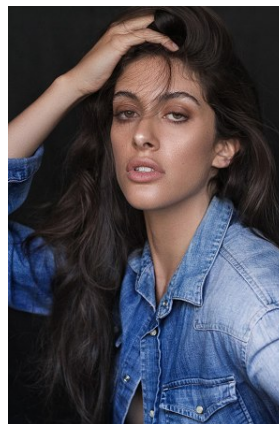

BELLA

Sara Fitch

Height: 5'9.5 Bust: 34.5 Hips: 36 Waist: 26.5 Shoe: 10 US Hair: Brown Eyes: Hazel

BELLA

Sara Fitch

Height: 5'9.5 Bust: 34.5 Hips: 36 Waist: 26.5 Shoe: 10 US Hair: Brown Eyes: Hazel

BELLA

Sara Fitch

Height: 5'9.5 Bust: 34.5 Hips: 36 Waist: 26.5 Shoe: 10 US Hair: Brown Eyes: Hazel