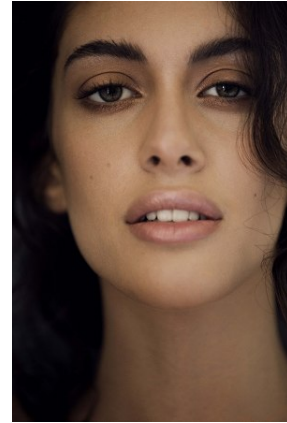

BELLA

Sara Fitch

Height: 5'9.5 Bust: 34.5 Hips: 36 Waist: 26.5 Shoe: 10 US Hair: Brown Eyes: Hazel

BELLA

Sara Fitch

Height: 5'9.5 Bust: 34.5 Hips: 36 Waist: 26.5 Shoe: 10 US Hair: Brown Eyes: Hazel

BELLA

Sara Fitch

Height: 5'9.5 Bust: 34.5 Hips: 36 Waist: 26.5 Shoe: 10 US Hair: Brown Eyes: Hazel