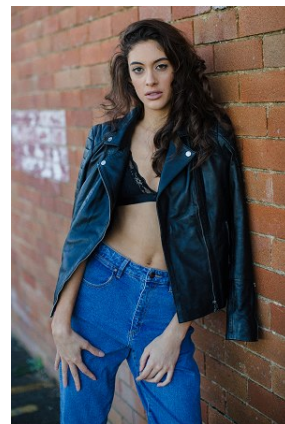

BELLA

Sara Fitch

Height: 5'9.5 Bust: 34.5 Hips: 36 Waist: 26.5 Shoe: 10 US Hair: Brown Eyes: Hazel

BELLA

Sara Fitch

Height: 5'9.5 Bust: 34.5 Hips: 36 Waist: 26.5 Shoe: 10 US Hair: Brown Eyes: Hazel

BELLA

Sara Fitch

Height: 5'9.5 Bust: 34.5 Hips: 36 Waist: 26.5 Shoe: 10 US Hair: Brown Eyes: Hazel