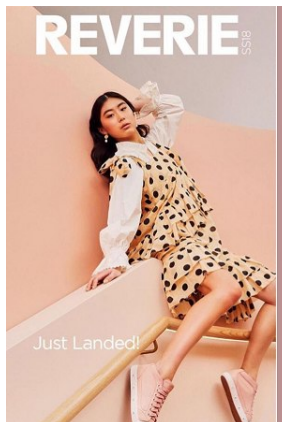

BELLA

Emily Luo

Height: 5'9.5 Bust: 31.5 Hips: 35.5 Waist: 25.5 Hair: Black Eyes: Brown

BELLA

Emily Luo

Height: 5'9.5 Bust: 31.5 Hips: 35.5 Waist: 25.5 Hair: Black Eyes: Brown