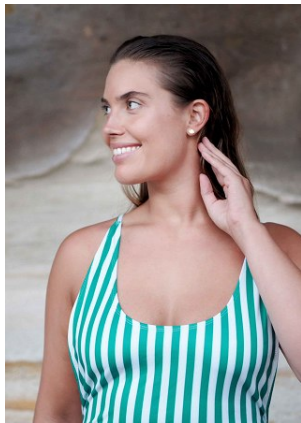

BELLA

Em McCallum

Height: 5'9.5 Bust: 37.5 Hips: 42.5 Waist: 30 Shoe: 10 US Hair: Blonde Eyes: Green

BELLA

Em McCallum

Height: 5'9.5 Bust: 37.5 Hips: 42.5 Waist: 30 Shoe: 10 US Hair: Blonde Eyes: Green