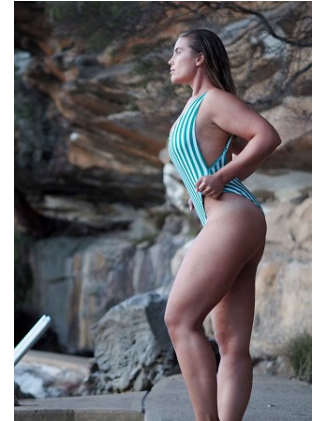

BELLA

Em McCallum

Height: 5'9.5 Bust: 37.5 Hips: 42.5 Waist: 30 Shoe: 10 US Hair: Blonde Eyes: Green

BELLA

Em McCallum

Height: 5'9.5 Bust: 37.5 Hips: 42.5 Waist: 30 Shoe: 10 US Hair: Blonde Eyes: Green