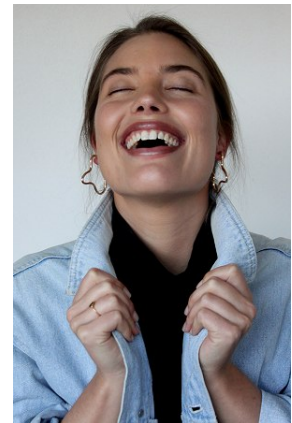

BELLA

Em McCallum

Height: 5'9.5 Bust: 37.5 Hips: 42.5 Waist: 30 Shoe: 10 US Hair: Blonde Eyes: Green

BELLA

Em McCallum

Height: 5'9.5 Bust: 37.5 Hips: 42.5 Waist: 30 Shoe: 10 US Hair: Blonde Eyes: Green