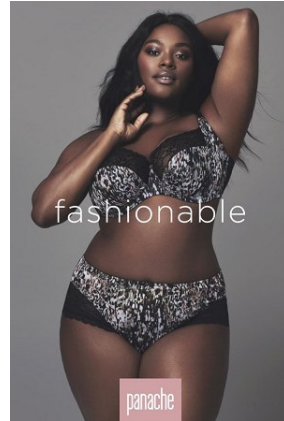

BELLA

Brielle Anyea

Height: 5'11.5 Bust: 41.5 Hips: 45.5 Waist: 32 Shoe: 11 US Hair: Black Eyes: Brown

BELLA

Brielle Anyea

Height: 5'11.5 Bust: 41.5 Hips: 45.5 Waist: 32 Shoe: 11 US Hair: Black Eyes: Brown