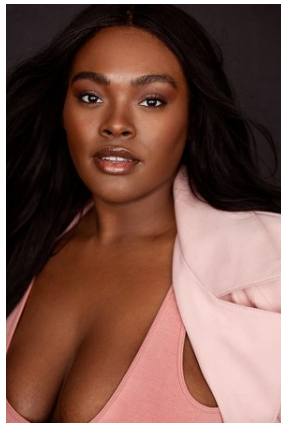

BELLA

Brielle Anyea

Height: 5'11.5 Bust: 41.5 Hips: 45.5 Waist: 32 Shoe: 11 US Hair: Black Eyes: Brown

BELLA

Brielle Anyea

Height: 5'11.5 Bust: 41.5 Hips: 45.5 Waist: 32 Shoe: 11 US Hair: Black Eyes: Brown