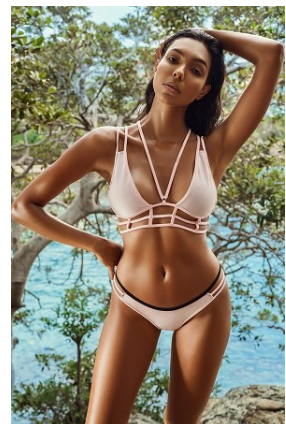

BELLA

Mariana Arruda

Height: 5'8 Bust: 33 Hips: 38 Waist: 28 Shoe: 9 US Hair: Brunette Eyes: Brown

BELLA

Mariana Arruda

Height: 5'8 Bust: 33 Hips: 38 Waist: 28 Shoe: 9 US Hair: Brunette Eyes: Brown