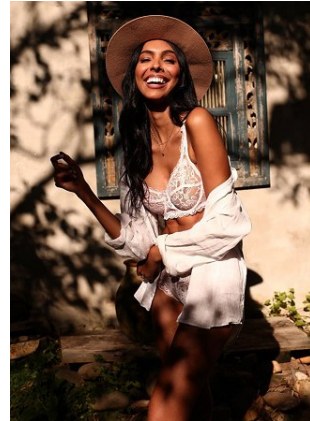

BELLA

Mariana Arruda

Height: 5'8 Bust: 33 Hips: 38 Waist: 28 Shoe: 9 US Hair: Brunette Eyes: Brown

BELLA

Mariana Arruda

Height: 5'8 Bust: 33 Hips: 38 Waist: 28 Shoe: 9 US Hair: Brunette Eyes: Brown