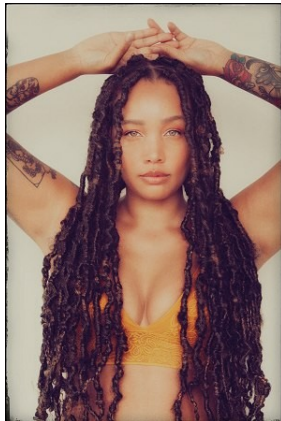

# BELLA

Raylin Kelly

Bust: 39.5 Hips: 45 Waist: 34 Hair: Brown Eyes: Brown