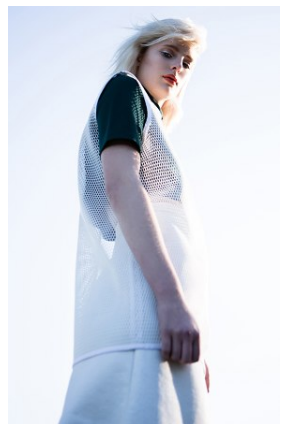

BELLA

Abbey Ashton

Height: 5'11 Bust: 38 Hips: 42.5 Waist: 32 Hair: Dark Blonde Eyes: Blue

BELLA

Abbey Ashton

Height: 5'11 Bust: 38 Hips: 42.5 Waist: 32 Hair: Dark Blonde Eyes: Blue