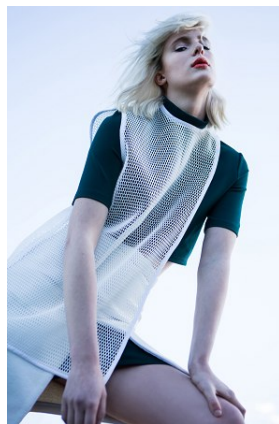

BELLA

Abbey Ashton

Height: 5'11 Bust: 38 Hips: 42.5 Waist: 32 Hair: Dark Blonde Eyes: Blue

BELLA

Abbey Ashton

Height: 5'11 Bust: 38 Hips: 42.5 Waist: 32 Hair: Dark Blonde Eyes: Blue