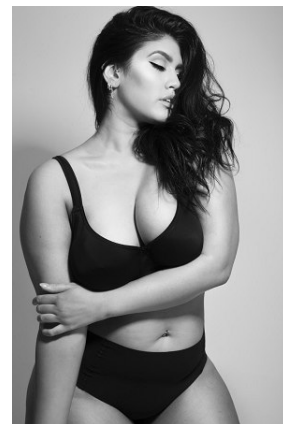

BELLA

Latecia Thomas

Height: 5'9 Bust: 41 Hips: 49 Waist: 36 Shoe: 8 US Hair: Black Eyes: Blue

BELLA

Latecia Thomas

Height: 5'9 Bust: 41 Hips: 49 Waist: 36 Shoe: 8 US Hair: Black Eyes: Blue