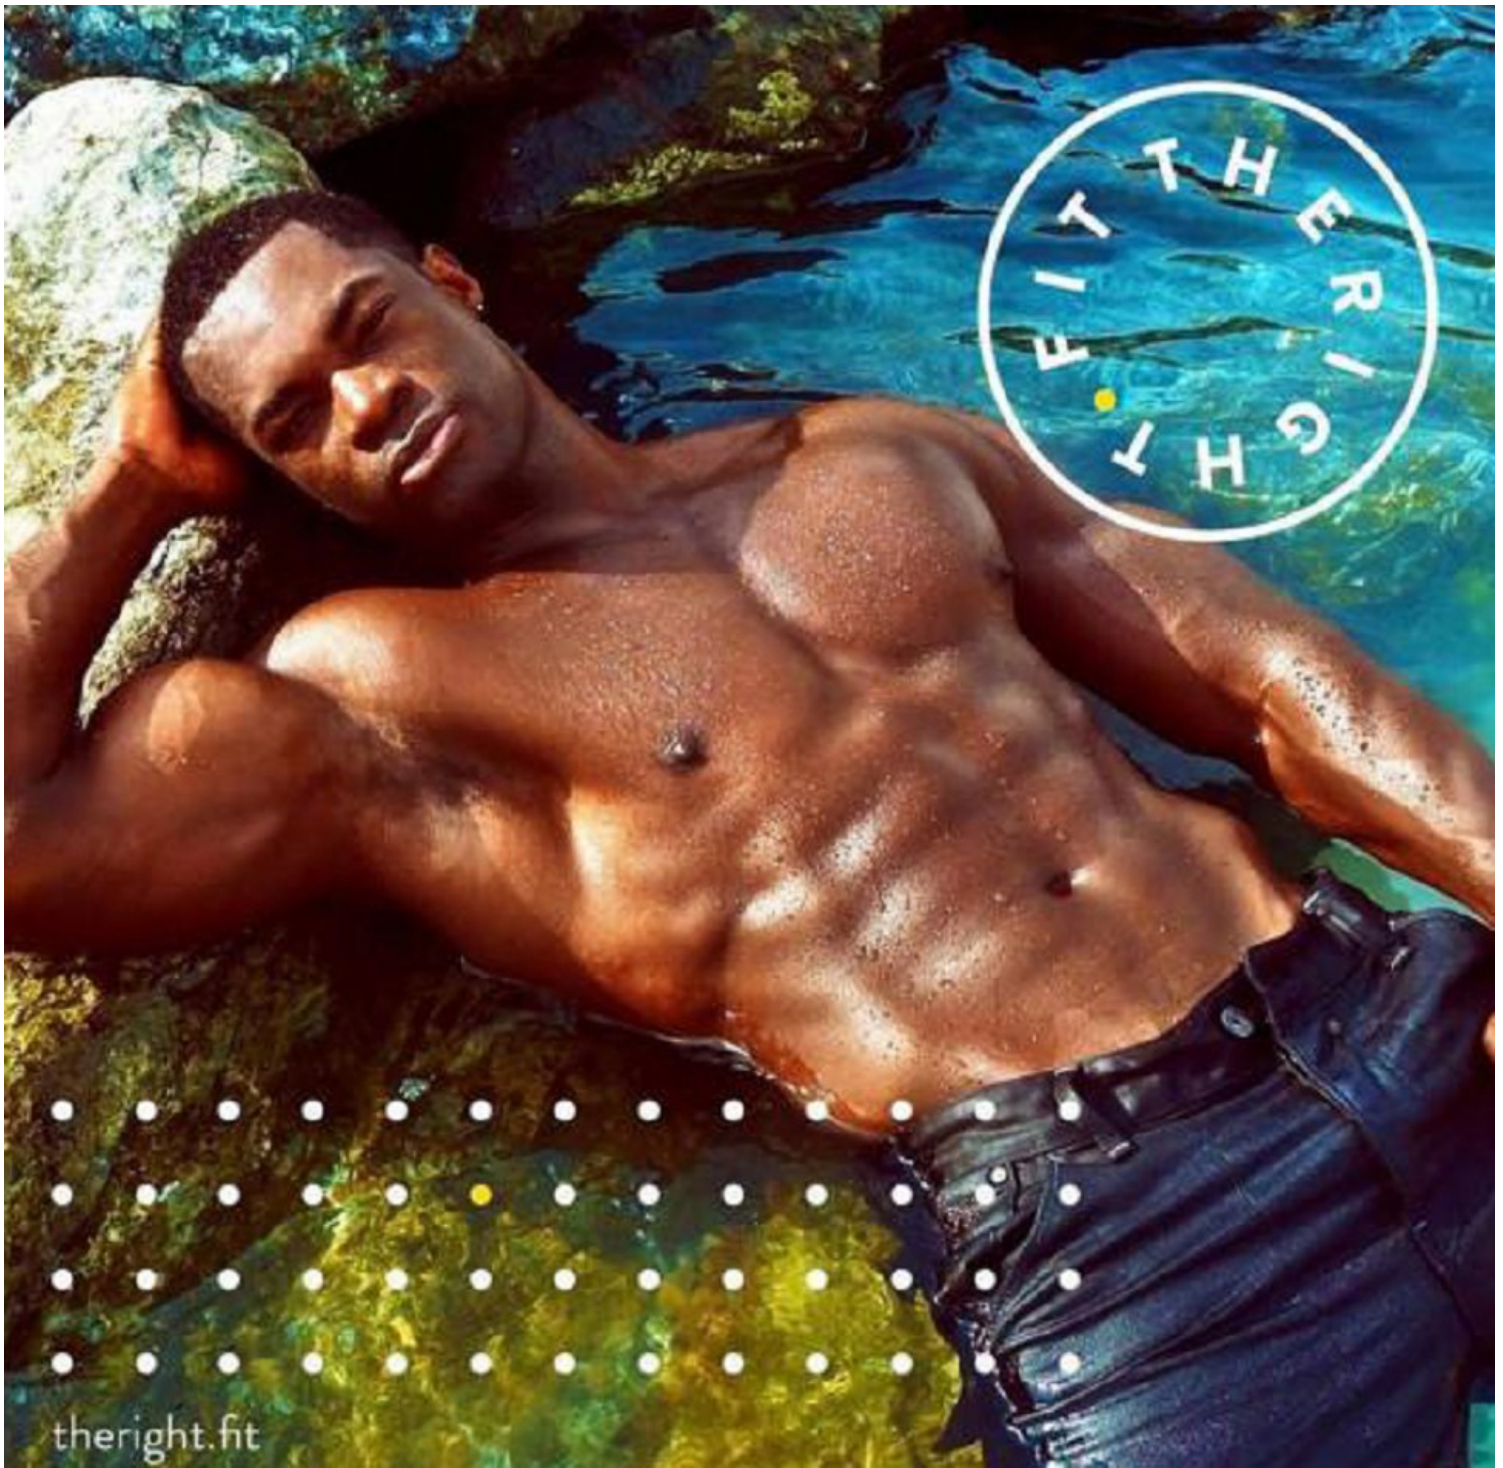

PO Box 504 Manly NSW Australia 1655 tel: +61 2 9976 6685 email: info@bellamodels.com.au