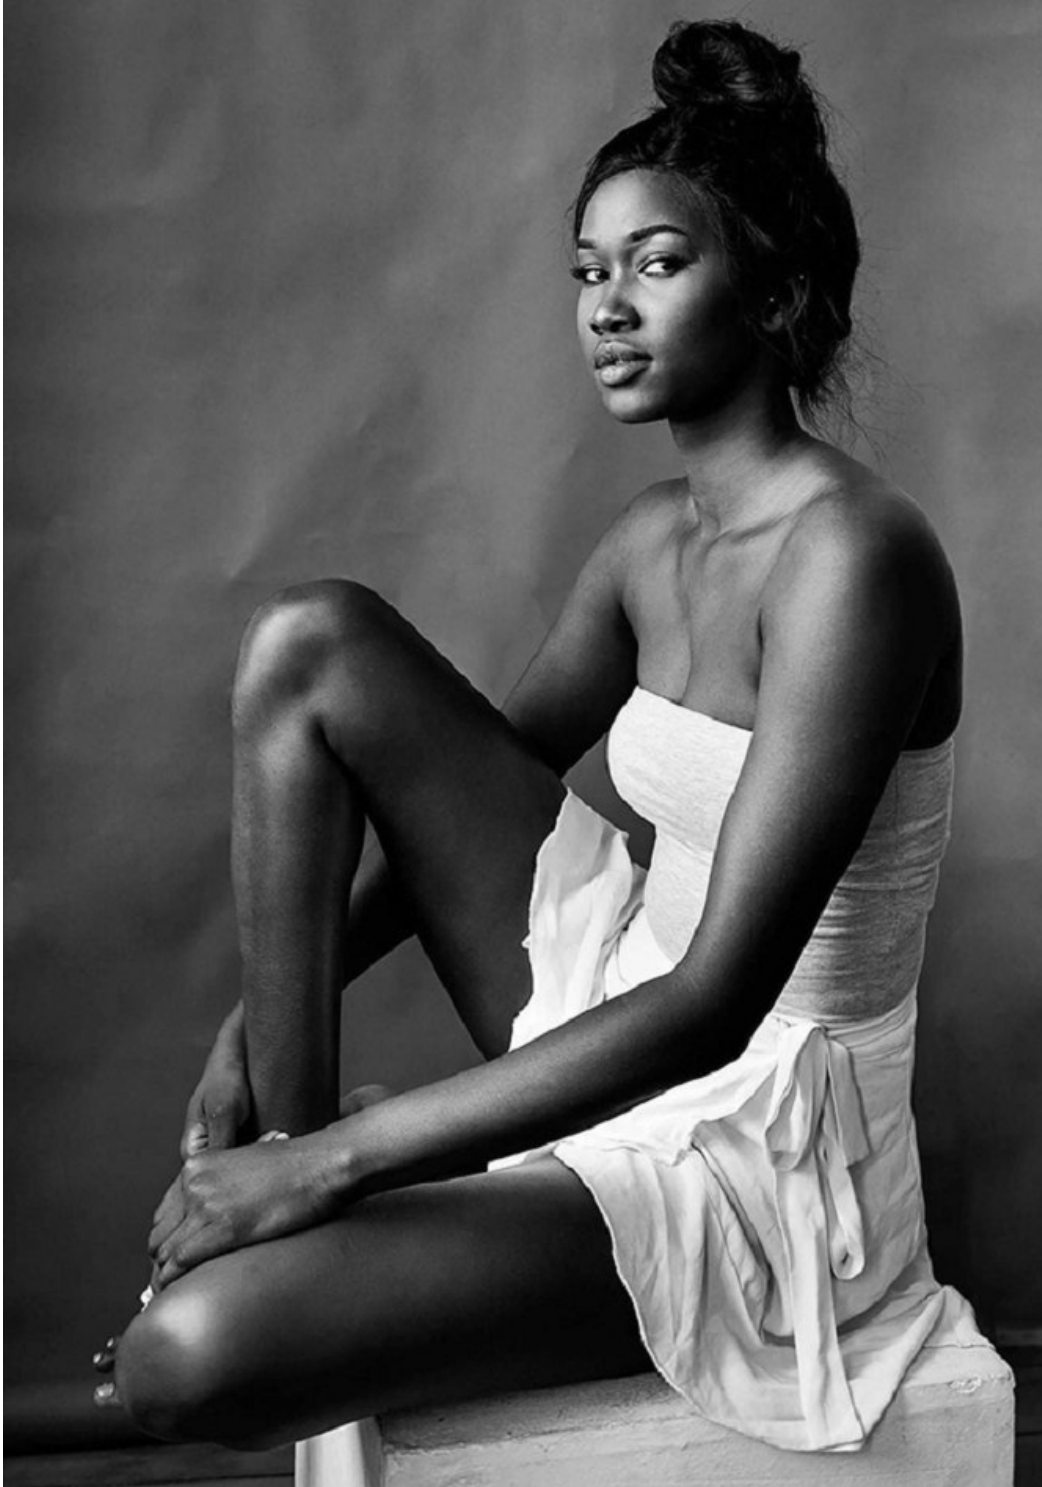

# BELLA

Nyanyuob Dau

Height: 5'11.5 Bust: 35.5 Hips: 39 Waist: 28 Shoe: 9.5 US Hair: Black Eyes: Black

PO Box 504 Manly NSW Australia 1655 tel: +61 2 9976 6685 email: [info@bellamodels.com.au](mailto:info@bellamodels.com.au)