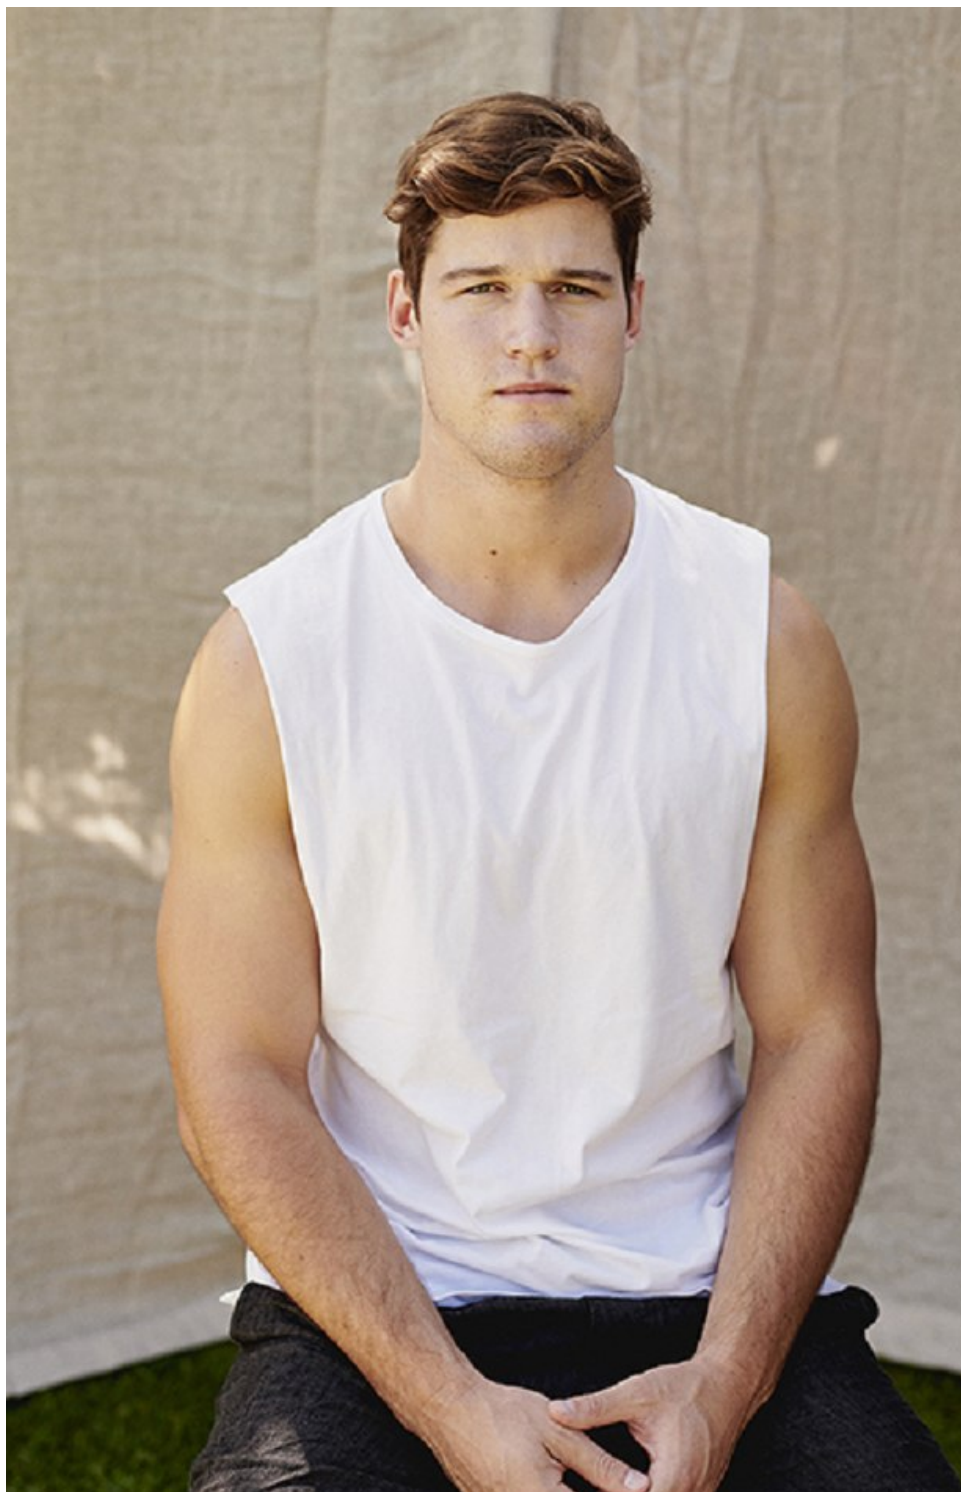

BELLA

Tim Anstee

Height: 6'2.5 Waist: 35 Waist: 12 US Hair: Brown Eyes: Blue

PO Box 504 Manly NSW Australia 1655 tel: +61 2 9976 6685 email: info@bellamodels.com.au