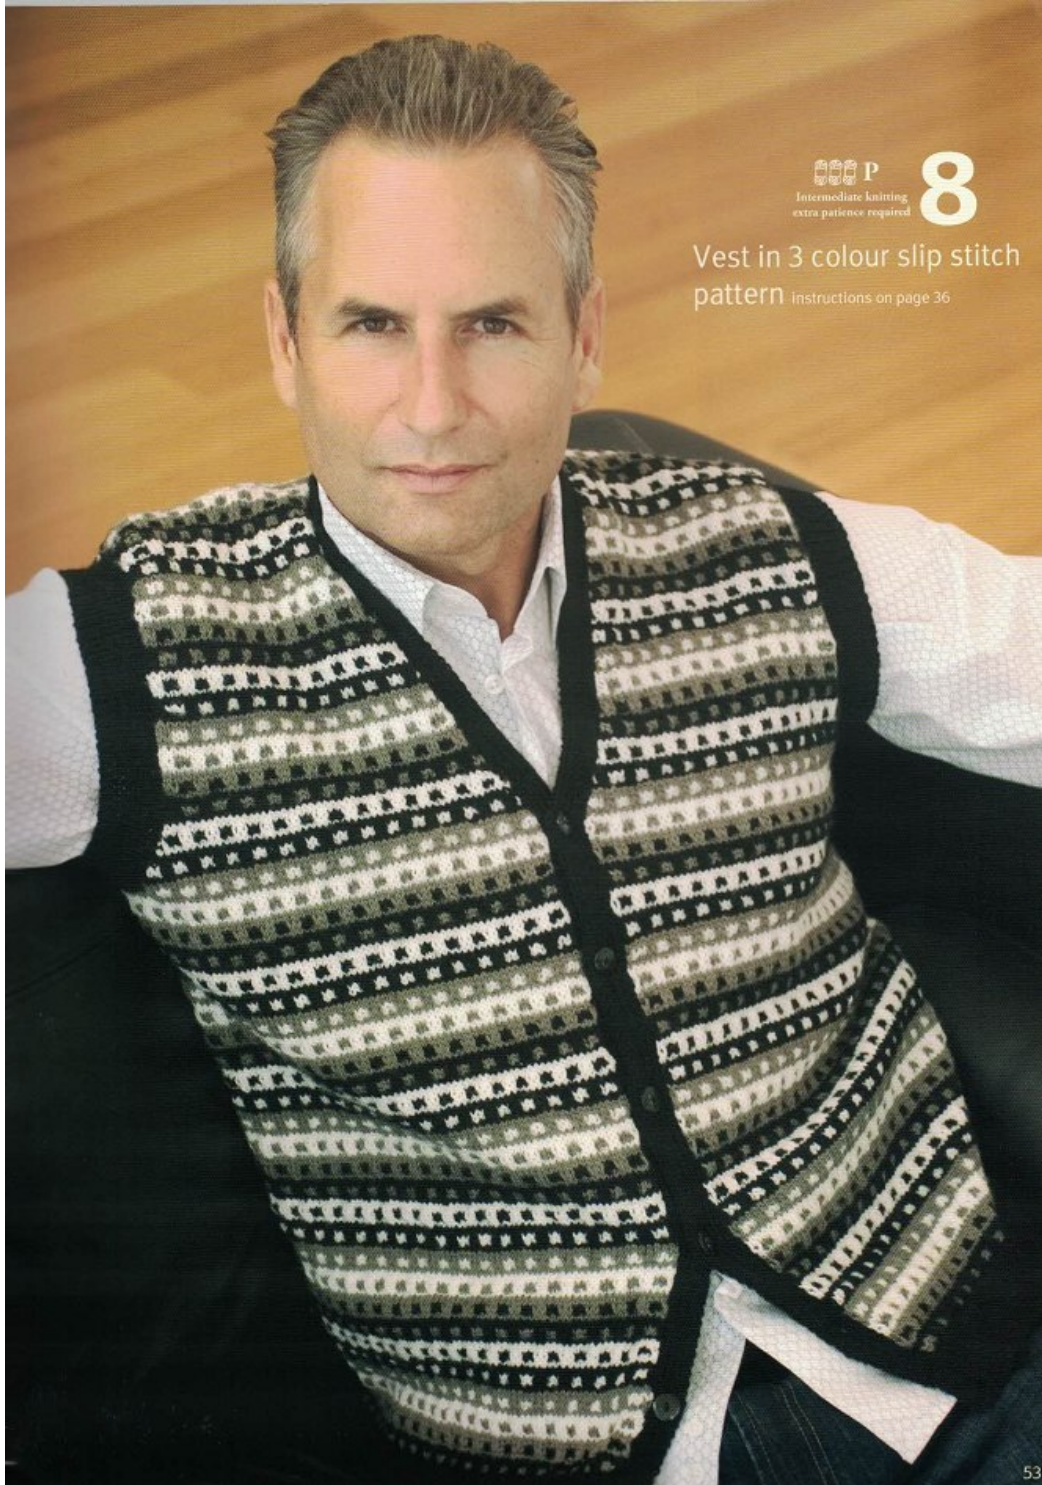

BELLA

Robin Asher

Height: 6'1 Waist: 34 Waist: 11 US Hair: Salt and Pepper Eyes: Brown

BELLA

Robin Asher

Height: 6'1 Waist: 34 Waist: 11 US Hair: Salt and Pepper Eyes: Brown

9 Cleckheaton

Handknits in
machinewash
5ply

Robin Asher

Height: 6'1 Waist: 34 Waist: 11 US Hair: Salt and Pepper Eyes: Brown