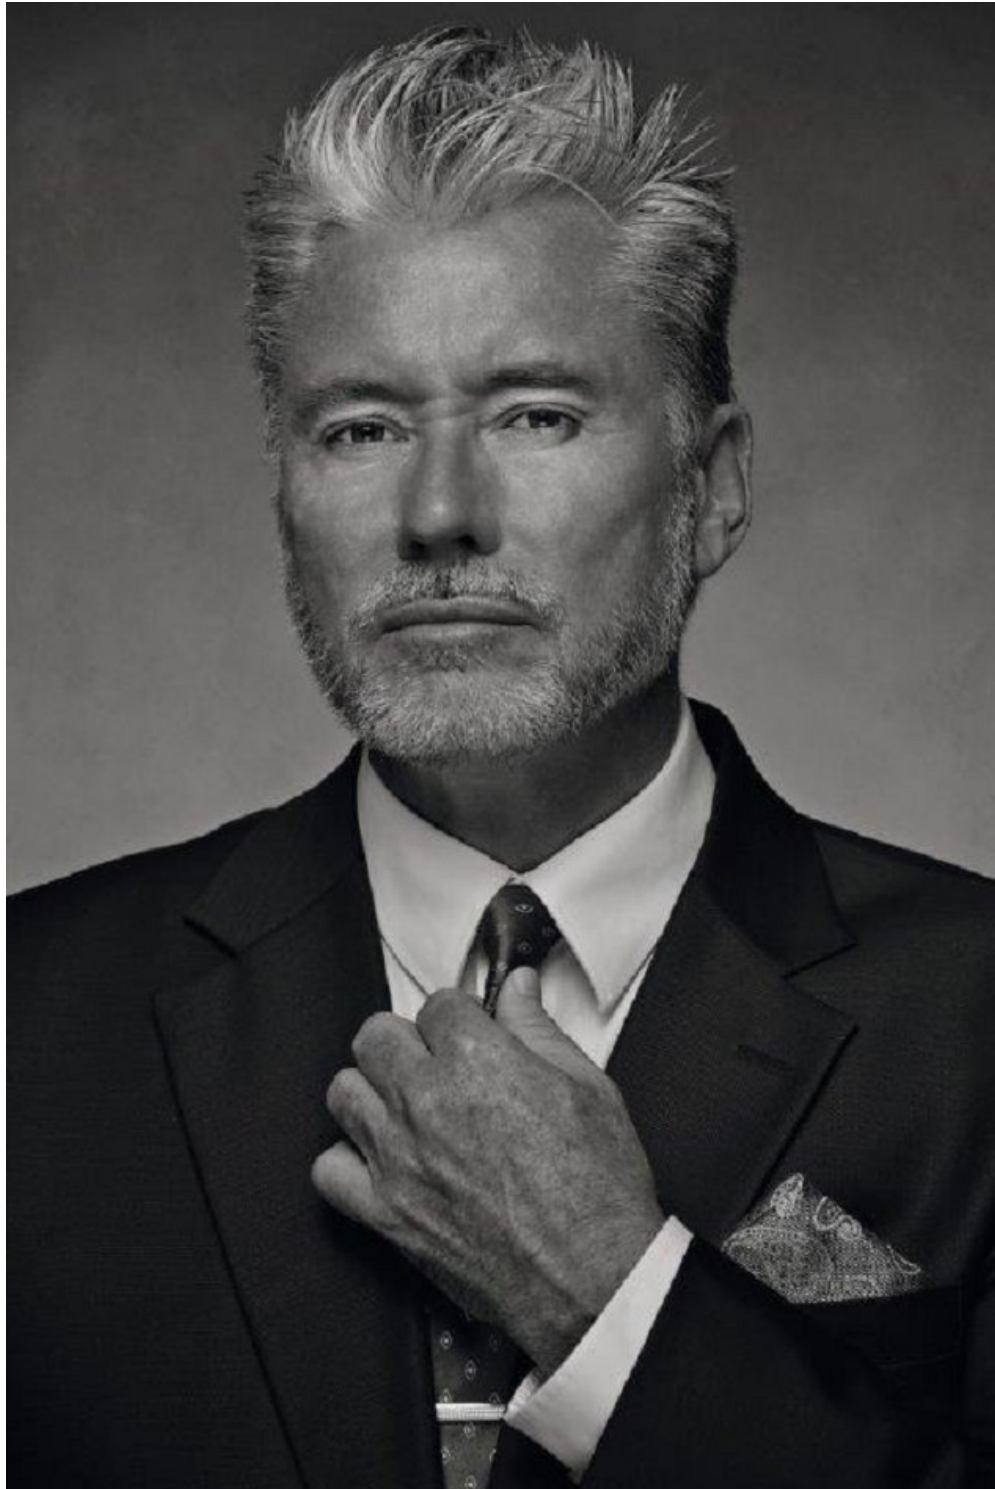

BELLA

Paul Foley

Height: 5'11 Waist: 34 Waist: 10 US Hair: Grey Eyes: Brown

PO Box 504 Manly NSW Australia 1655 tel: +61 2 9976 6685 email: info@bellamodels.com.au

BELLA

Paul Foley

Height: 5'11 Waist: 34 Waist: 10 US Hair: Grey Eyes: Brown

PO Box 504 Manly NSW Australia 1655 tel: +61 2 9976 6685 email: info@bellamodels.com.au

BELLA

Paul Foley

Height: 5'11 Waist: 34 Waist: 10 US Hair: Grey Eyes: Brown

PO Box 504 Manly NSW Australia 1655 tel: +61 2 9976 6685 email: info@bellamodels.com.au