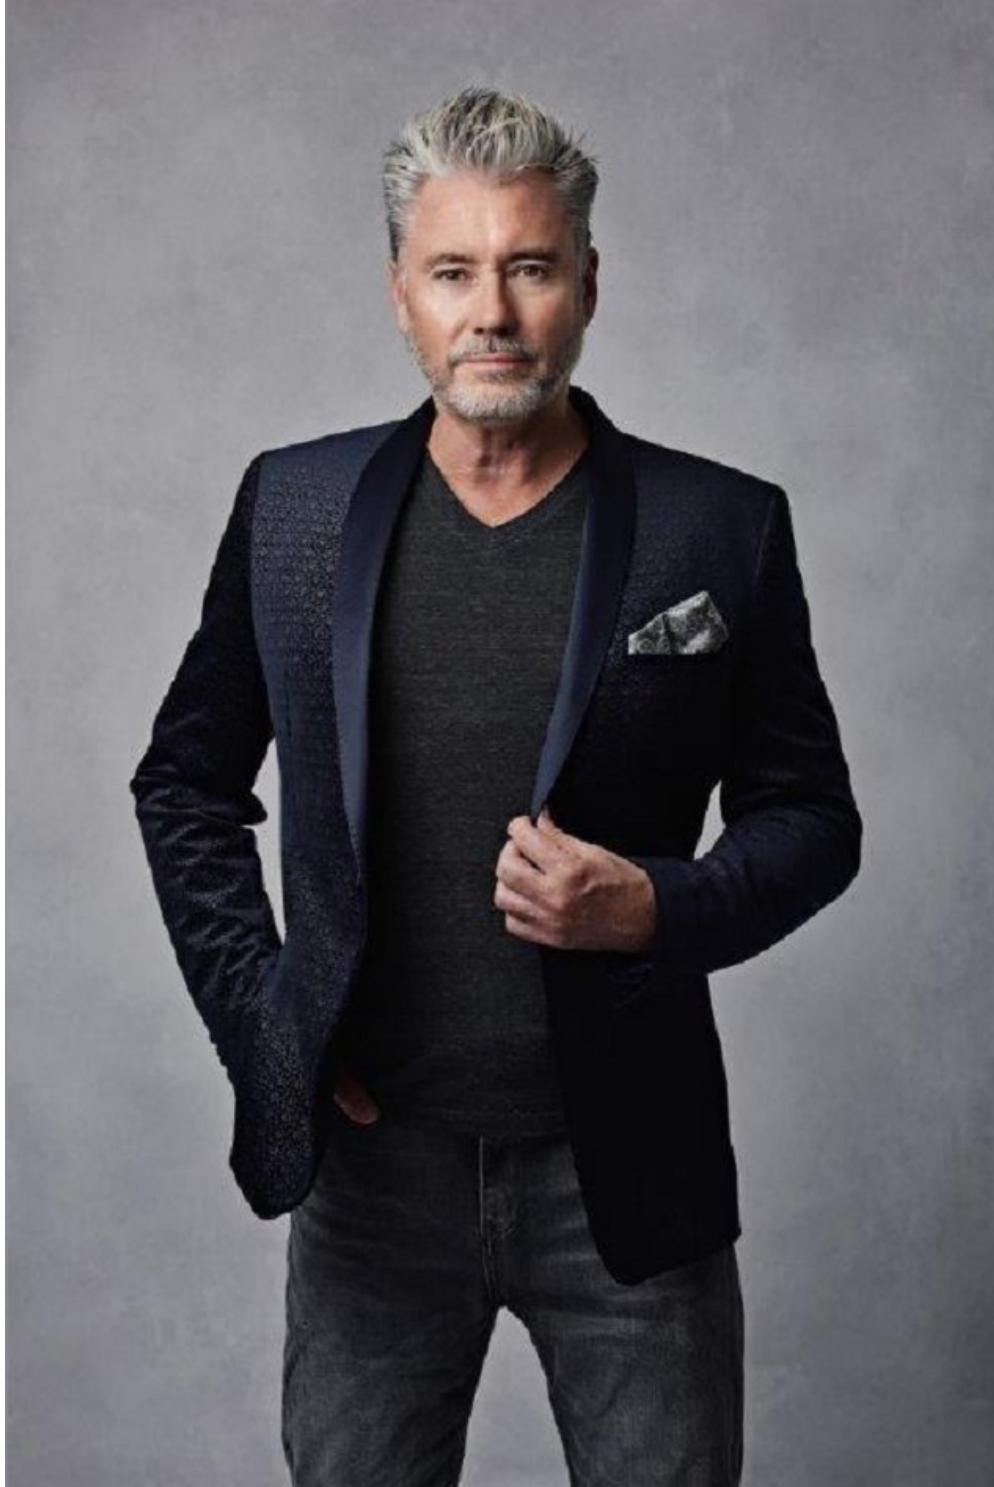

BELLA

Paul Foley

Height: 5'11 Waist: 34 Waist: 10 US Hair: Grey Eyes: Brown

PO Box 504 Manly NSW Australia 1655 tel: +61 2 9976 6685 email: info@bellamodels.com.au

BELLA

Paul Foley

Height: 5'11 Waist: 34 Waist: 10 US Hair: Grey Eyes: Brown

PO Box 504 Manly NSW Australia 1655 tel: +61 2 9976 6685 email: info@bellamodels.com.au

BELLA

Paul Foley

Height: 5'11 Waist: 34 Waist: 10 US Hair: Grey Eyes: Brown

PO Box 504 Manly NSW Australia 1655 tel: +61 2 9976 6685 email: info@bellamodels.com.au