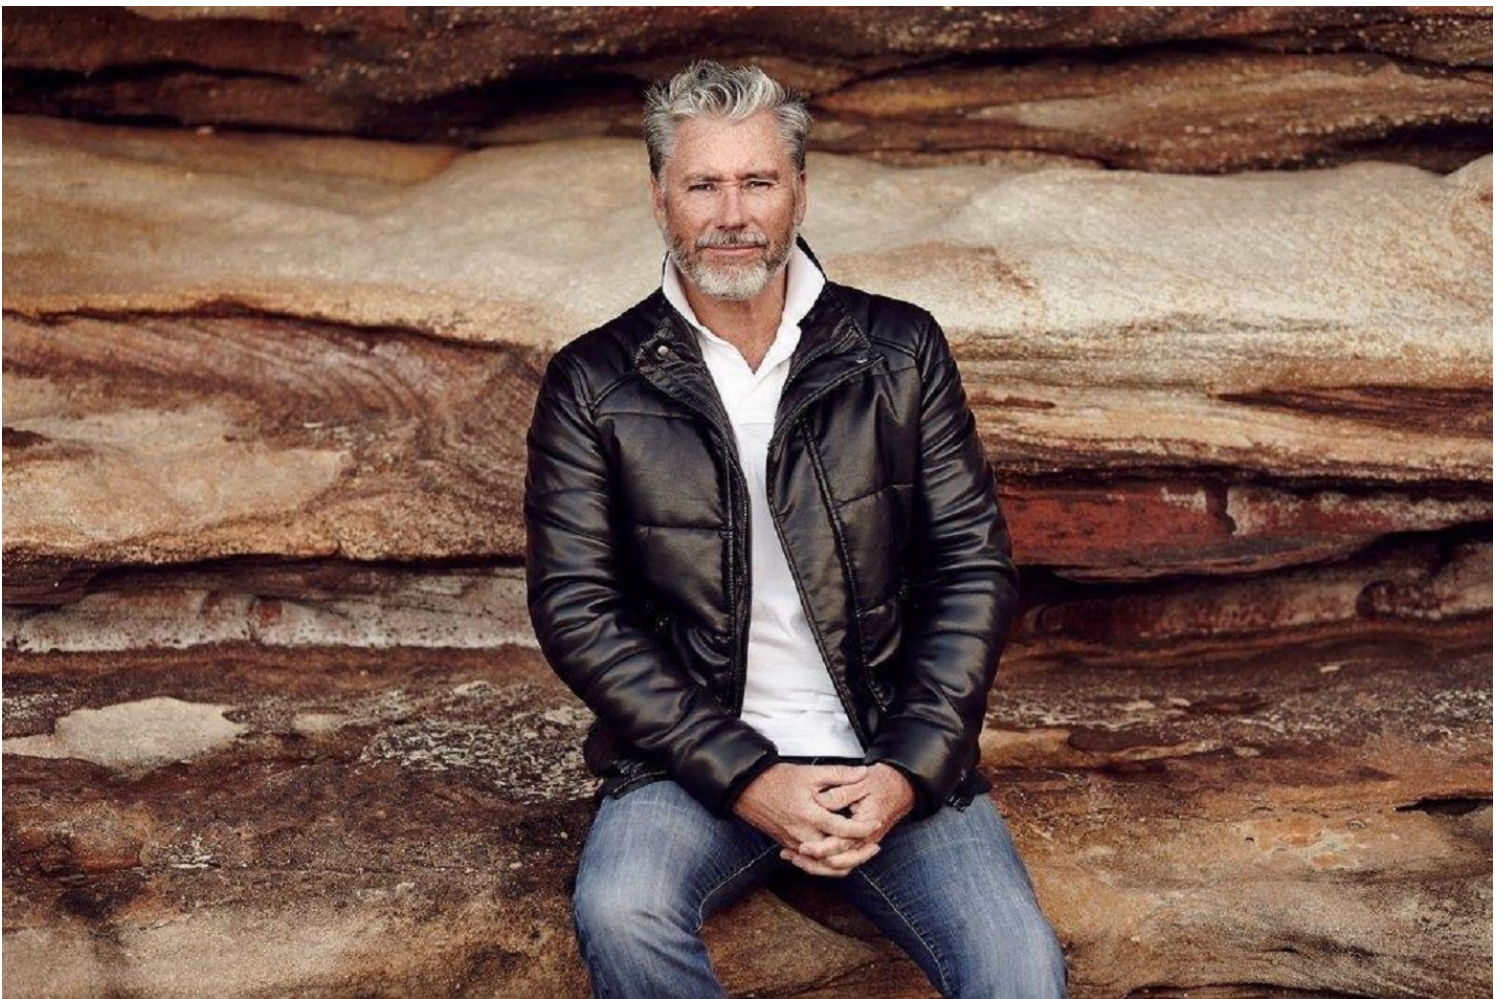

BELLA

Paul Foley

Height: 5'11 Waist: 34 Waist: 10 US Hair: Grey Eyes: Brown

PO Box 504 Manly NSW Australia 1655 tel: +61 2 9976 6685 email: info@bellamodels.com.au

BELLA

Paul Foley

Height: 5'11 Waist: 34 Waist: 10 US Hair: Grey Eyes: Brown