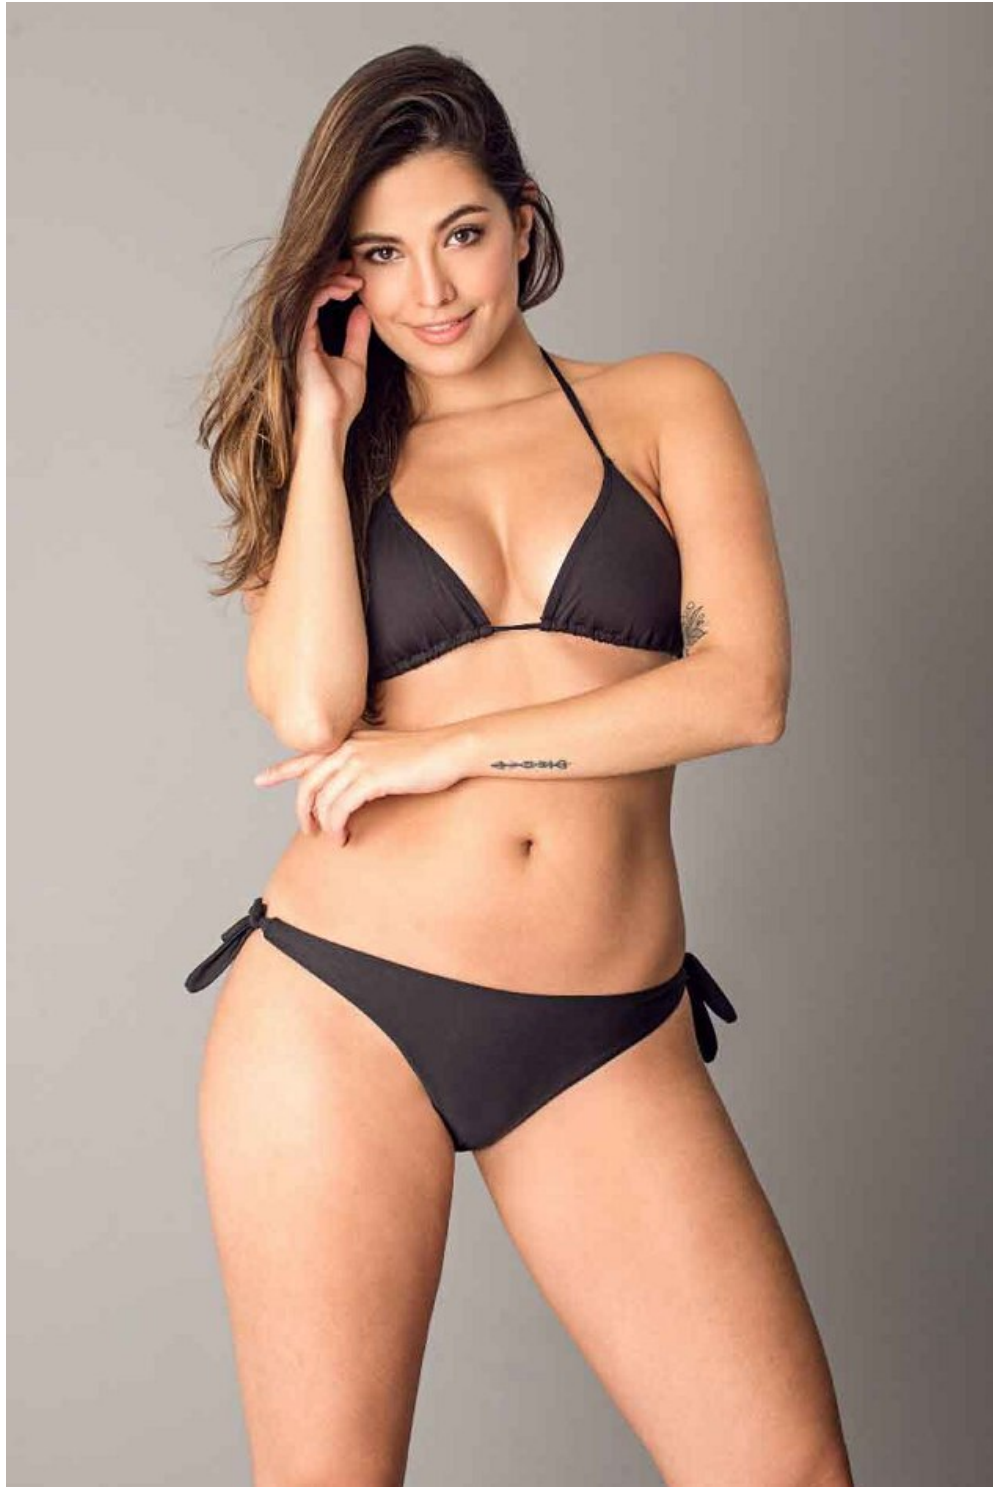

BELLA

Mariana Lopez

Height: 5'8.5 Bust: 36 Hips: 41 Waist: 29 Shoe: 8 US Hair: Brown Eyes: Brown

PO Box 504 Manly NSW Australia 1655 tel: +61 2 9976 6685 email: info@bellamodels.com.au

BELLA

Mariana Lopez

Height: 5'8.5 Bust: 36 Hips: 41 Waist: 29 Shoe: 8 US Hair: Brown Eyes: Brown

PO Box 504 Manly NSW Australia 1655 tel: +61 2 9976 6685 email: info@bellamodels.com.au

BELLA

Mariana Lopez

Height: 5'8.5 Bust: 36 Hips: 41 Waist: 29 Shoe: 8 US Hair: Brown Eyes: Brown

PO Box 504 Manly NSW Australia 1655 tel: +61 2 9976 6685 email: info@bellamodels.com.au