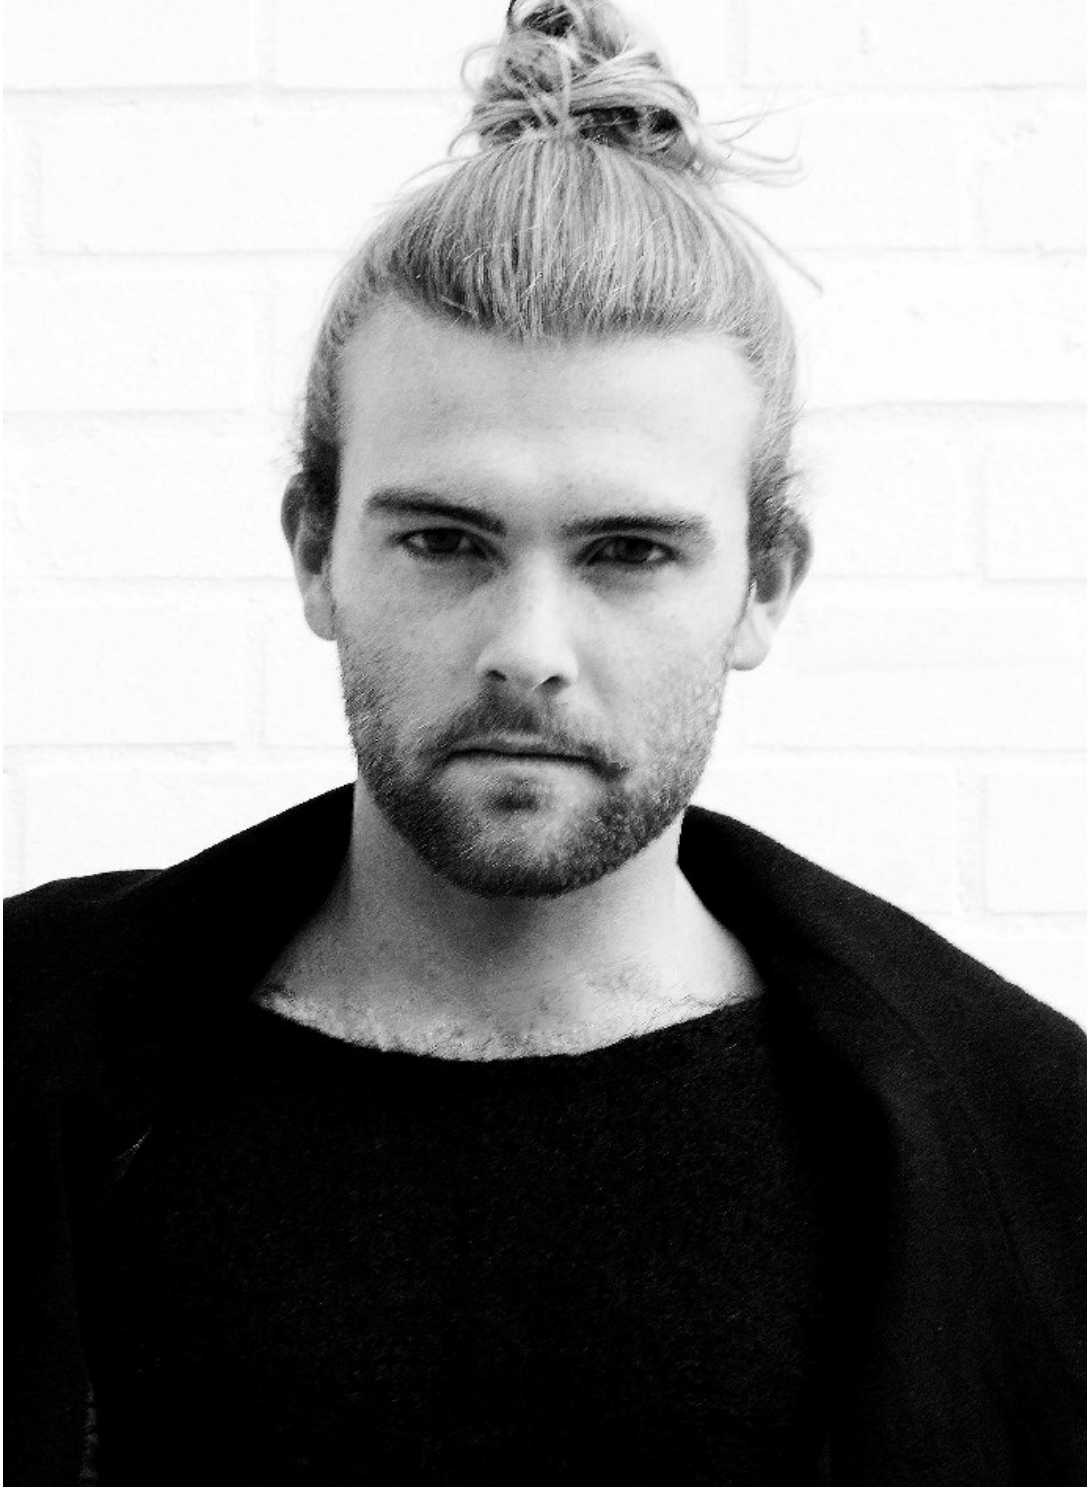

BELLA

Piers Haskard

Height: 6'4.5 Waist: 34 Waist: 11.5 US Hair: Blonde Eyes: Blue

PO Box 504 Manly NSW Australia 1655 tel: +61 2 9976 6685 email: info@bellamodels.com.au